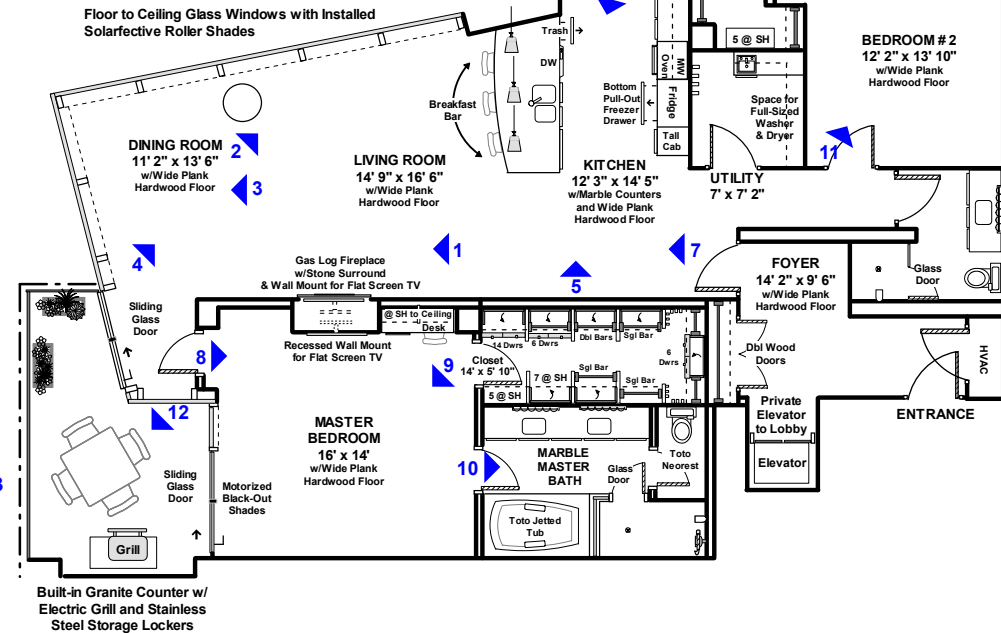

# HIGH RISE CONDO

## 12th FLOOR CORNER UNIT w/PRIVATE ELEVATOR

CLICK **ARROWS**  
TO LAUNCH  
PHOTOS

OR GO  
TO:

**AMENITIES**  
**TEXT**  
Detailed Text  
Description of  
the Features and  
Finishes  
of this Property

### VIEWS OF MEDICAL CENTER

### VIEWS OF DOWNTOWN