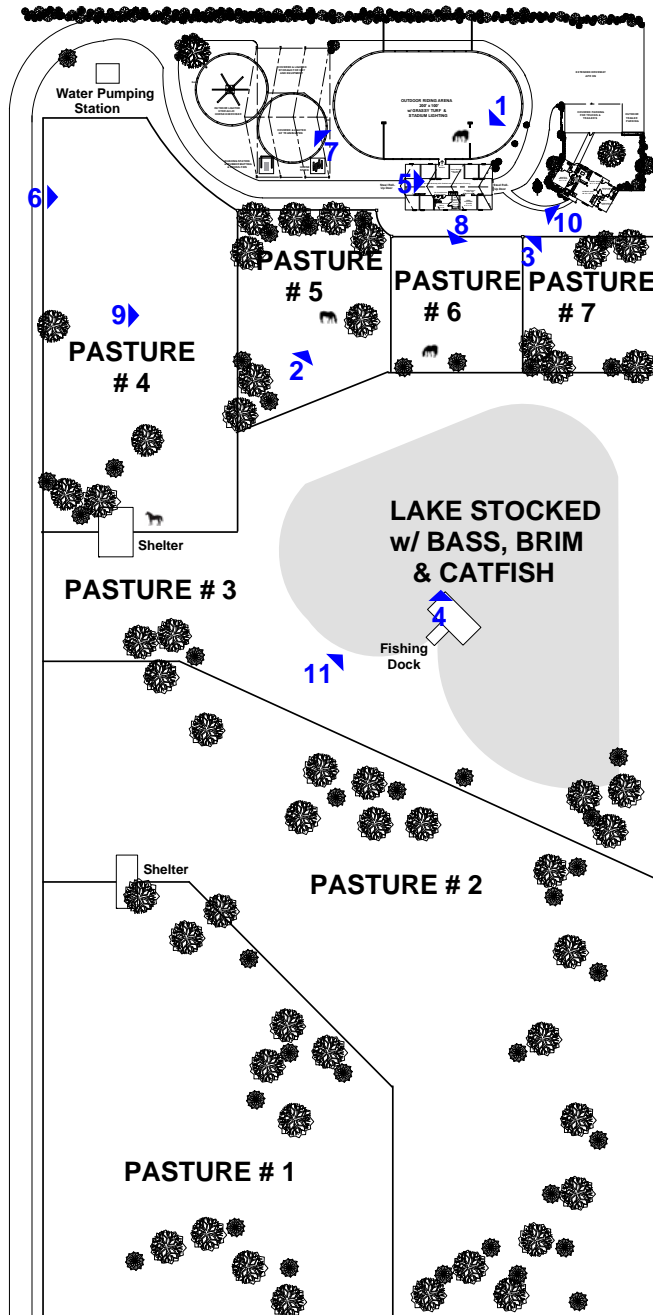

Horse Farm in Texas OVERVIEW

This Overview of the 14.2281 Acre Horse Farm Shows the Layout of the Property, the Pastures and Lake.

Clicking on any of the Links Below will Launch a Detail Floor Plan of Each Area

Clicking on a Numbered Arrow Will Launch a Photograph for Viewing

[VIEW DETAIL OF TRAINING AREA](#) 

[VIEW DETAIL OF 8-STALL BARN](#) 

[VIEW DETAIL OF HOUSE](#) 

HOW TO MAGNIFY THESE FILES:

When the File Opens, Select View/Tool Bars & Make Sure the "Select & Zoom" Tool Bar is Selected

Locate These Two Symbols in the Top Tool Bar  
Every Time you Tap the  Key, the View Screen Enlarges.
Tapping the  Key, shrinks the View Screen.

Use the Scroll Bars at the Right Edge and Bottom of the Screen to Move Around. Hold it Down w/your Mouse and Slide it.