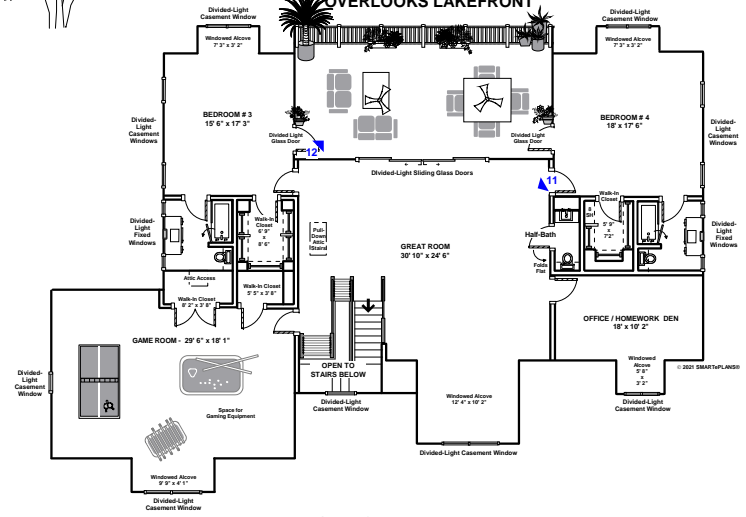

4453 HOLLY TRAIL - BLUEJACK NATIONAL PRIVATE GOLF COMMUNITY

LAKE FRONT WOODED LOT w/ WIDE GRASSY LAWN

LUXURY RESORT LIVING IN PRIVATE GUARD-GATED COMMUNITY, HOME TO THE FIRST GOLF COURSE DESIGNED BY TIGER WOODS IN THE UNITED STATES

2nd FLOOR COVERED BALCONY - 30' x 15' OVERLOOKS LAKEFRONT

SECOND FLOOR

CLICK
ARROWS
TO LAUNCH
PHOTOS

OR
GO TO:

**AMENITIES
TEXT**
Detailed Text
Description of
the Features
and Finishes
of this Property