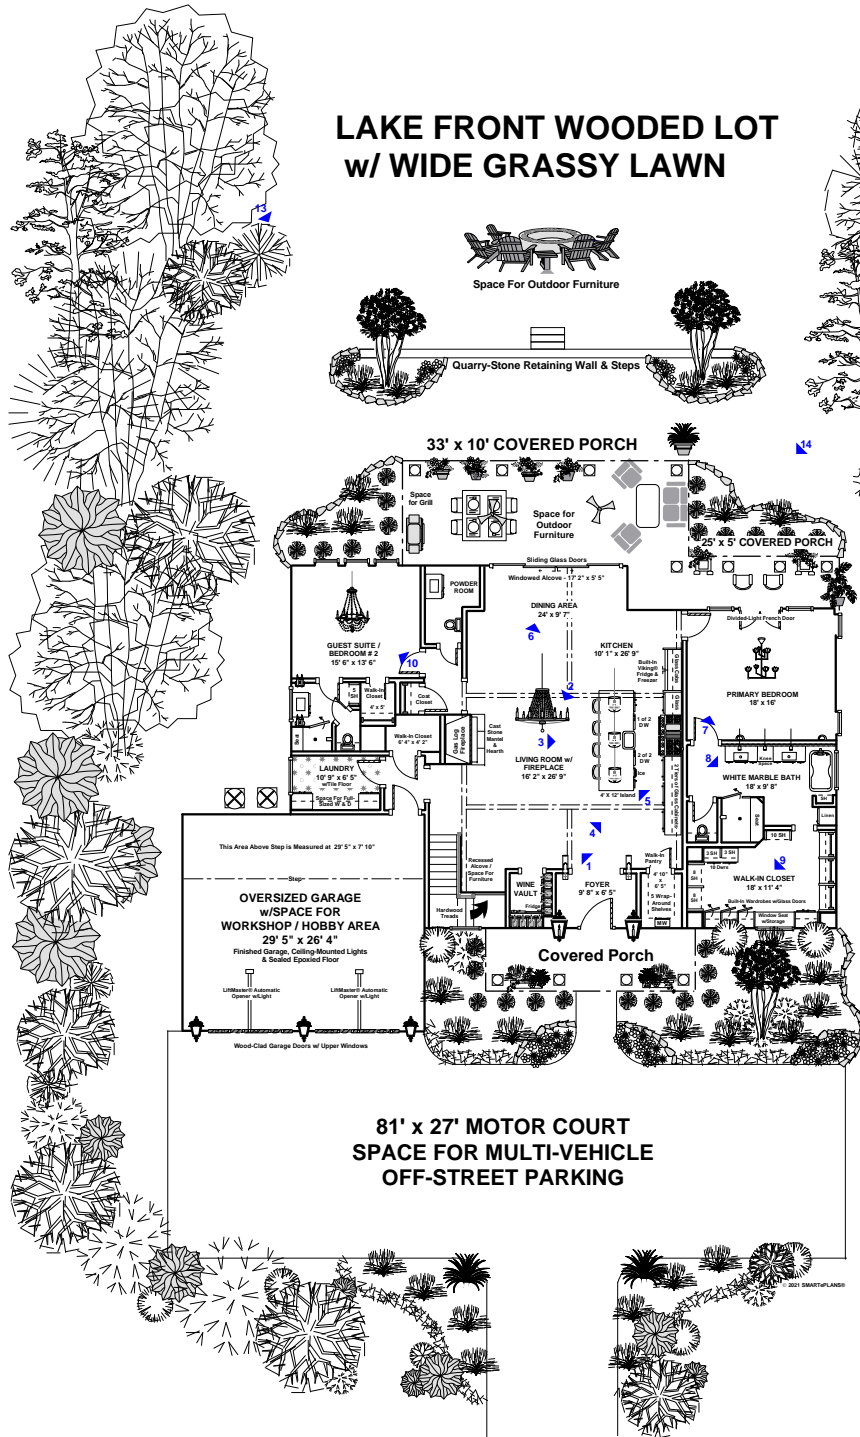

4453 HOLLY TRAIL - BLUEJACK NATIONAL PRIVATE GOLF COMMUNITY

LAKE FRONT WOODED LOT w/ WIDE GRASSY LAWN

LUXURY RESORT LIVING IN PRIVATE GUARD-GATED COMMUNITY, HOME TO THE FIRST GOLF COURSE DESIGNED BY TIGER WOODS IN THE UNITED STATES

2nd FLOOR COVERED BALCONY - 30' x 15' OVERLOOKS LAKEFRONT

SECOND FLOOR

CLICK
ARROWS
TO LAUNCH
PHOTOS

OR
GO TO:

**AMENITIES
TEXT**
Detailed Text
Description of
the Features
and Finishes
of this Property